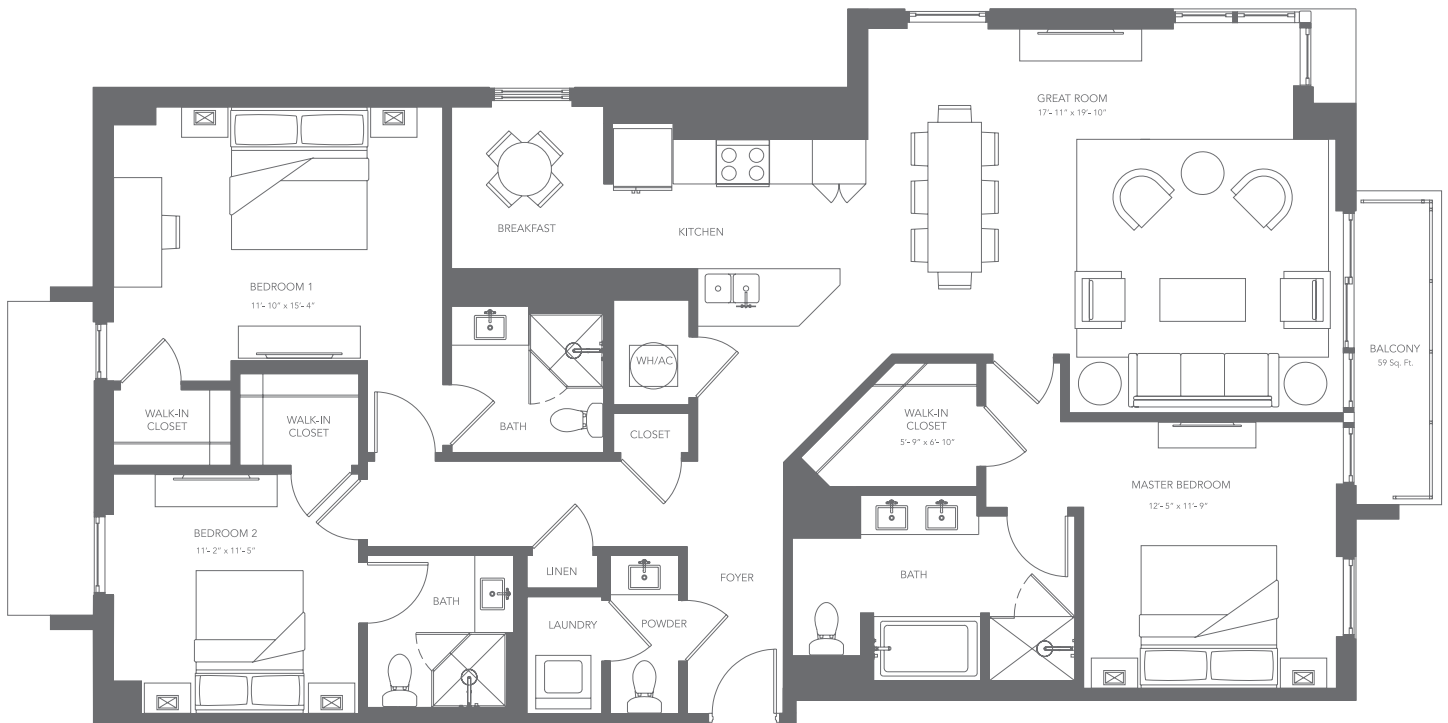

C1

3 BED / 3.5 BATH

1779

SQ. FT.

3635 NE 1st Avenue | Miami, FL 33137

(305) 576-6515 | www.eve.miami

**Dimensions and square footage shown are approximate and pricing/availability is subject to change.*