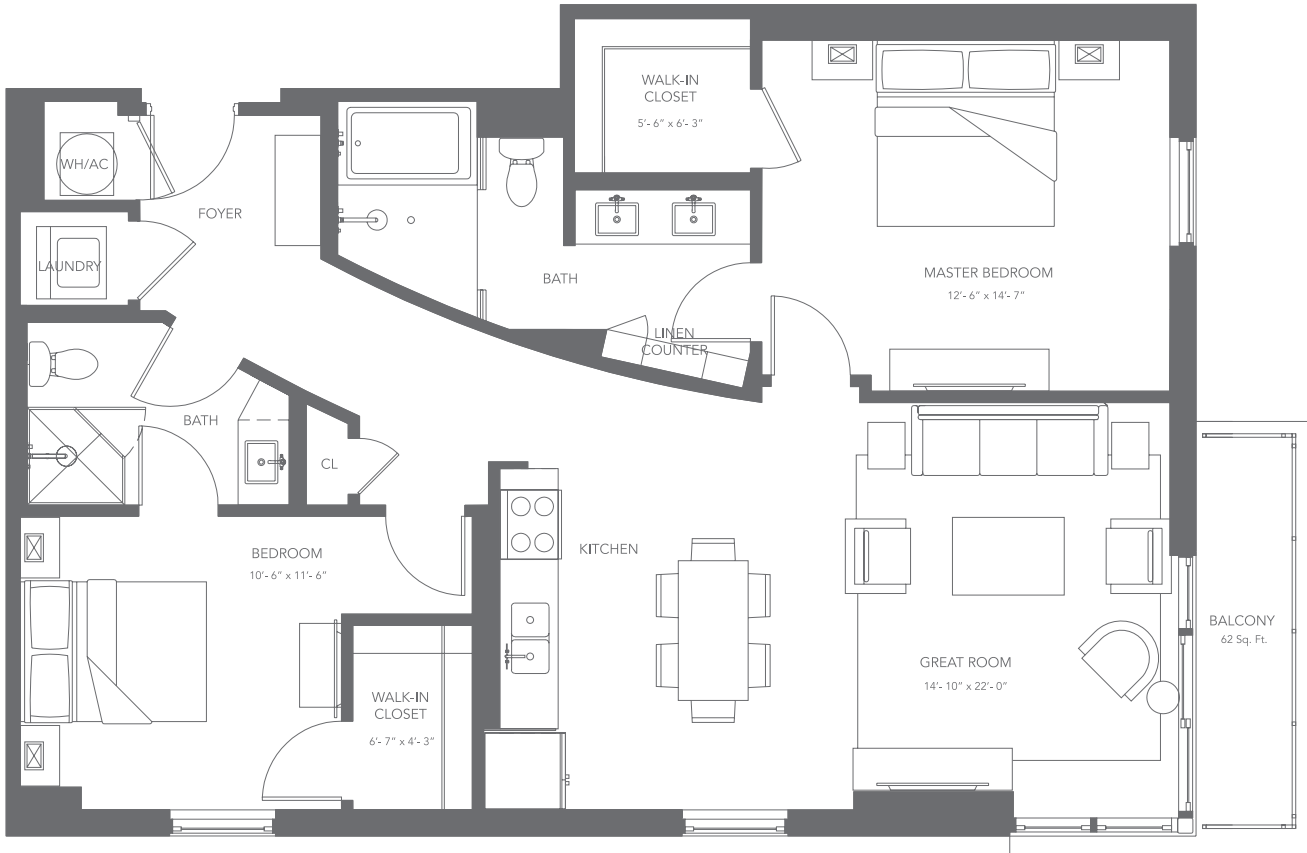

B4

2 BED / 2 BATH

1180

SQ. FT.

3635 NE 1st Avenue | Miami, FL 33137

(305) 576-6515 | www.eve.miami

**Dimensions and square footage shown are approximate and pricing/availability is subject to change.*