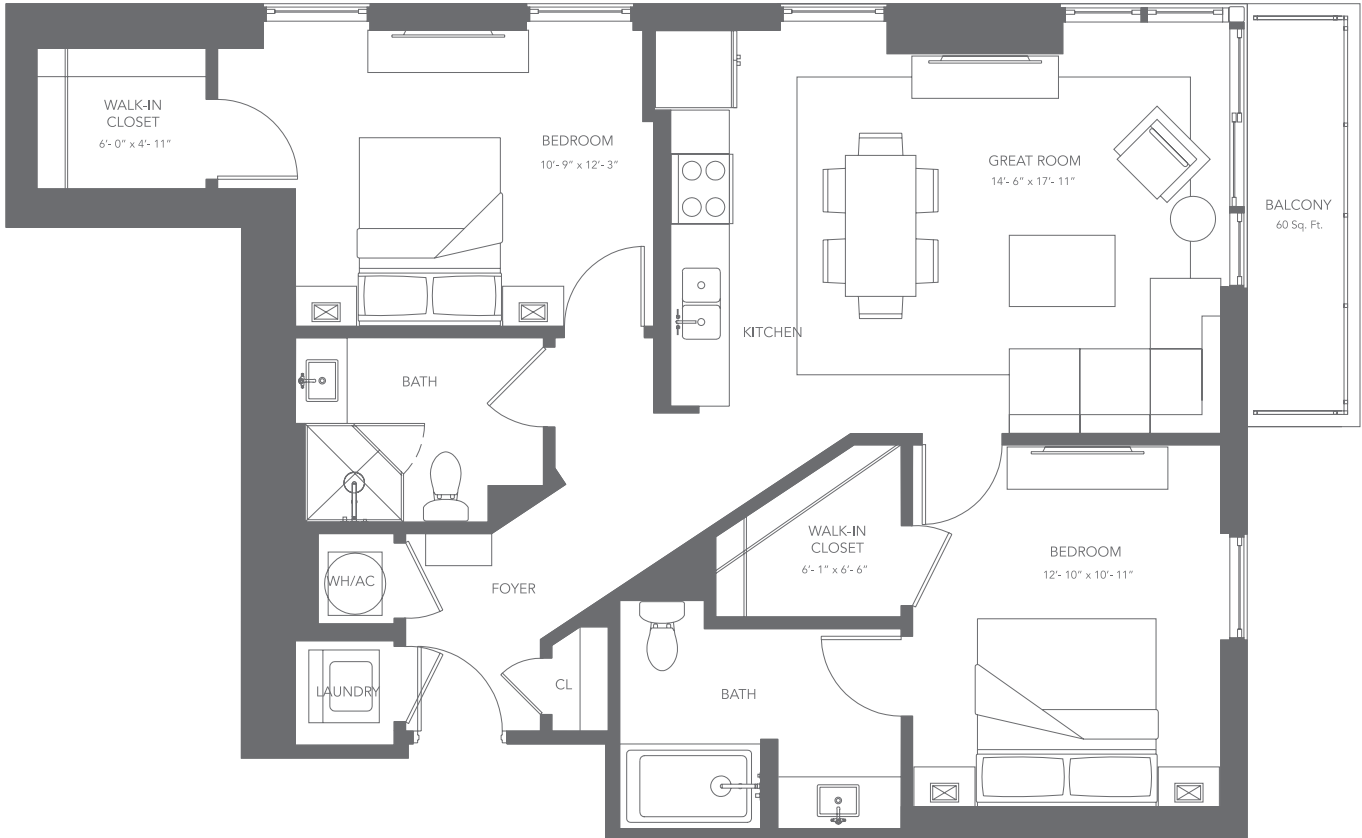

B3

2 BED / 2 BATH

1021

SQ. FT.

3635 NE 1st Avenue | Miami, FL 33137

(305) 576-6515 | www.eve.miami

**Dimensions and square footage shown are approximate and pricing/availability is subject to change.*