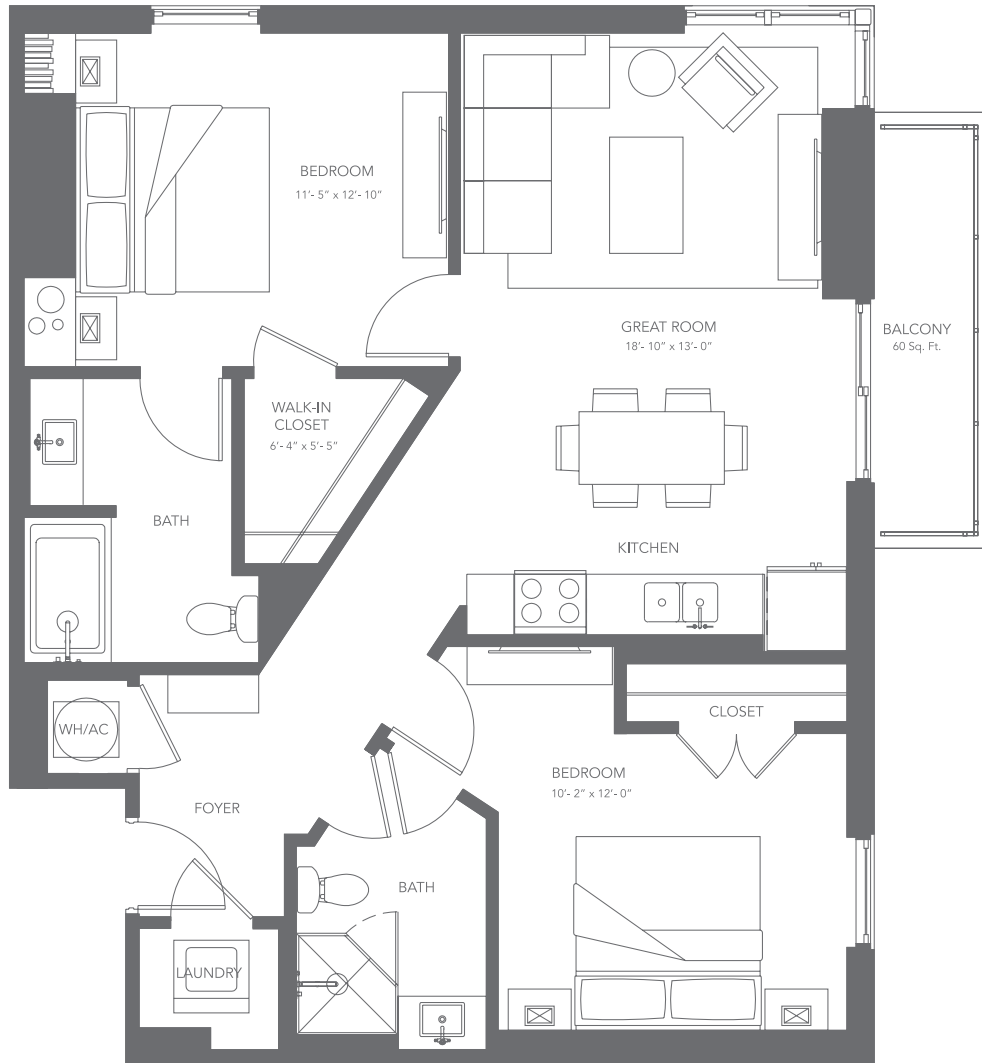

BI

2 BED / 2 BATH

1027

SQ. FT.

3635 NE 1st Avenue | Miami, FL 33137

(305) 576-6515 | www.eve.miami

**Dimensions and square footage shown are approximate and pricing/availability is subject to change.*