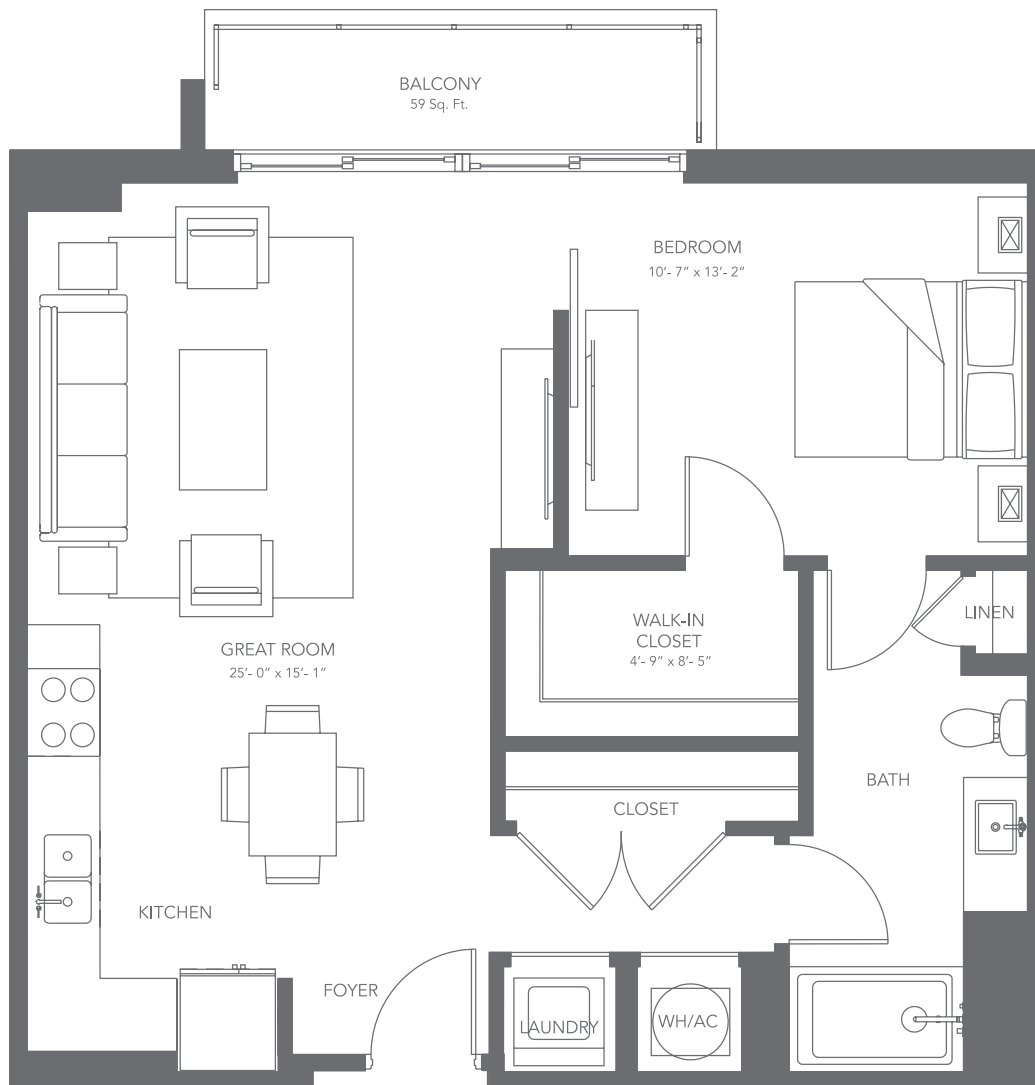

A2

1 BED / 1 BATH

765

SQ. FT.

3635 NE 1st Avenue | Miami, FL 33137

(305) 576-6515 | www.eve.miami

**Dimensions and square footage shown are approximate and pricing/availability is subject to change.*